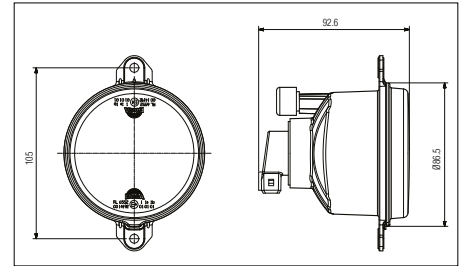

Daytime Running Light

141373400 | 142701044

Fitting Depth [mm]: 92,6
Outer Diameter [mm]: 86,5
Number of mounting bores: 2
Mounting Bores Distance [mm]: 105
Glass Type: PC Lens
Bulb Type: P21W Long Life
Vehicle Socket: TYCO(AMP) 282762-1

141373400 *DRL, Daytime Running Light, Ø70, 12 V*

142701044 *DRL, Daytime Running Light, Ø70, 24 V*

Daytime Running Light

141398700

Fitting Depth [mm]: 95,4
Outer Diameter [mm]: 98
Number of mounting bores: 4
Mounting Bores Distance [mm]: 85,4
Glass Type: PC Lens
Bulb Type: P13 W
Vehicle Socket: FCI-PPI0001038

141398700 *Daytime Running Light, 12V, Ø98*