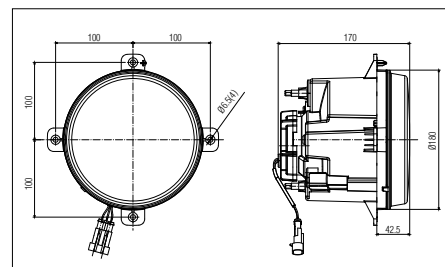

Headlight

141521800 | 141521900
141522000 | 141522100

Fitting Depth [mm]: 196,3
Outer Diameter [mm]: 136,7
Number of mounting bores: 4
Mounting Bores Distance [mm]: 94,8
Adjustment Type: Manual & With Leveling Acuator
Glass Type: Without Stripe
Bulb Type: H1
Vehicle Socket: TYCO(AMP) 282080-1

141521800	Headlight, Low Beam With Led, 12V, H1 55W LED
141521900	Headlight, With Led+Leveling Acuator,12V (Glass), H1 70W LED
141522000	Headlight, Low Beam With Led, 24V, H1 55W LED
141522100	Headlight, With Led+Leveling Acuator, 24V (Glass), H1 70W LED

Headlight

High-beam Headlight

141521500 | 141521600

Fitting Depth [mm]: 170
Outer Diameter [mm]: 180
Bore Ø [mm]: 6,5
Number of mounting bores: 4
Mounting Bores Distance [mm]: 200
Adjustment Type: Manual
Glass Type: Without Stripe
Bulb Type: H1 / 70W P21W
Vehicle Socket: TYCO (AMP) 282087-1

141521500	Headlight, High Beam With DRL, 12V
141521600	Headlight, High Beam With DRL, 24V