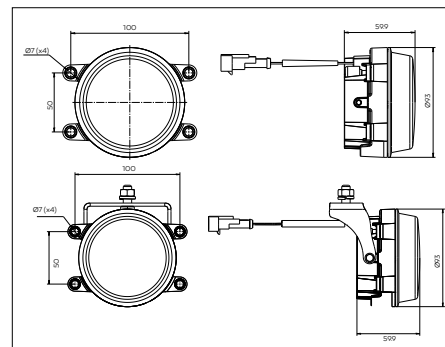

Daytime Running Light

141582900 | 141584900

141586300

Fitting Depth [mm]: 59,9

Outer Diameter [mm]: 93

Bore Ø [mm]: 7

Number of mounting bores: 4

Mounting Bores Distance [mm]: horizontal 100, vertical 50

Glass Type: PC Lens

Bulb Type: LED

Vehicle Socket: TYCO(AMP) 282080-1

141582900

Daytime Running Light , 12V, Ø90, LED

141584900

Daytime Running Light , 24V, Ø90, LED

141586300

Daytime Running Light , 12V, Ø90, LED (With Bracket)

Daytime Running Light

141588700 | 141588800

141588900 | 141589000

Fitting Depth [mm]: 59,9

Outer Diameter [mm]: 93

Bore Ø [mm]: 7

Number of mounting bores: 4

Mounting Bores Distance [mm]: horizontal 100, vertical 50

Glass Type: PC Lens

Bulb Type: LED

Vehicle Socket: TYCO(AMP) 282087-1

141588700

Daytime Running Light With Position, 12V, Ø90, LED

141588800

Daytime Running Light With Position, 24V, Ø90, LED

141588900

Daytime Running Light With Position, 12V, Ø90, LED (Braketli/With Bracket)

141589000

Daytime Running Light With Position, 24V, Ø90, LED (Braketli/With Bracket)