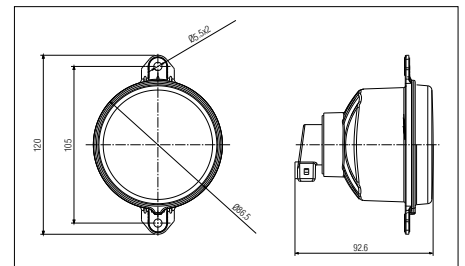

Fitting Position: both sides

Quality: OEM

Plug-type ID: TYCO TE/AMP 282762-1

Ø: 70 mm

Lamp Type: PY21W

Mounting Type: Fitting

Fitting Depth: 92.6 mm

Indicator Colour: Yellow

Plug Type: AMP

142702040

Front Signal, CADFACE, 12V, Ø70, Lens Colour (direction indicator): Crystal clear

142702042

Front Signal, CADFACE, Amber Lens, 12V, Ø70, Lens Colour (direction indicator): Yellow

142702043

Front Signal, CADFACE, Amber Lens, 24V, Ø70, Lens Colour (direction indicator): Yellow