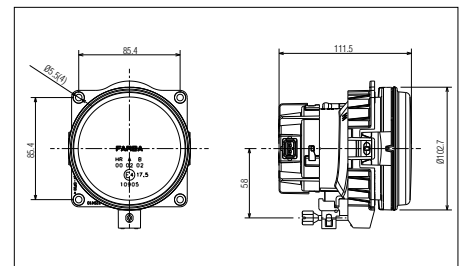

Fog Light

141609700 | 141609800

Fitting Depth [mm]: 133,1
Outer Diameter [mm]: 102,7
Bore Ø [mm]: 5,5
Number of mounting bores: 4
Mounting Bores Distance [mm]: 85,4
Glass Type: Without Stripe
Bulb Type: H7
Vehicle Socket: TYCO (AMP) C-282762

141609700 *Front Fog Light, 12 V, H7 Bulb, H7 55W*

141609800 *Front Fog Light, 24 V, H7 Bulb, H7 70W*

Fog Light

142702020 | 142702021

Fitting Depth [mm]: 111,5
Outer Diameter [mm]: 102,7
Bore Ø [mm]: 5,5
Number of mounting bores: 4
Mounting Bores Distance [mm]: 85,4
Glass Type: Without Stripe
Bulb Type: H1
Vehicle Socket: TYCO (AMP) 282762-1

142702020 *Headlight, Cadface Fog, 12 V (For Military Vehicles), H1 55W*

142702021 *Headlight, Cadface Fog, 24 V (For Military Vehicles), H1 70W*