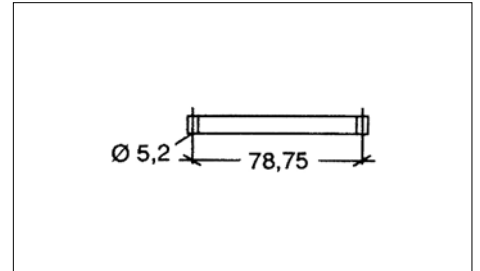

MERCEDES-BENZ T1 Bus/Box/Platform/Chassis (602) 1987 - 1996

Reflex Reflector

144755010 ECE

Material: PMMA (Polymethylmethacrylate)

Mounting Type: Bolted

Fastening Type: Foot-mounted, for vertical fastening

Housing Type: Synthetic Material Housing

Lens Colour: Red