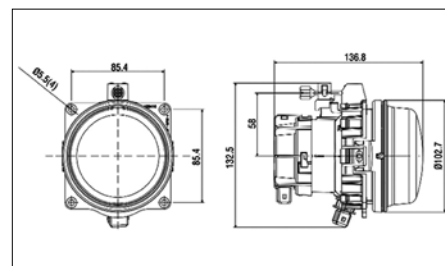

Spotlight

Cadface Spot High Beam + Park (Positioning) Light

142701019 | 142701020

Fitting Depth [mm]: 116

Outer Diameter [mm]: 103

Bore Ø [mm]: 5,5

Number of mounting bores: 4

Mounting Bores Distance [mm]: 85,4

Halogen

Bulb Type: H1

Bulb Type: W5W

5 [W]

Lens Colour: Crystal clear

Clear diffusing lens

for vehicles with headlight levelling (mechanical)

Vehicle Socket: TYCO(AMP) 282762-1

142701020

12 [V]; 55 [W]

142701019

24 [V]; 70 [W]

Fog Light

Cadface® Fog Light

142701002 | 142701014

142701010 | 142701040

Fitting Depth [mm]: 115,7

Outer Diameter [mm]: 103

Bore Ø [mm]: 5,2

Number of mounting bores: 4

Mounting Bores Distance [mm]: 85,4

Halogen

Bulb Type: H1

Lens Colour: Crystal clear

with housing

Vehicle Socket: TYCO(AMP) 282080-1

142701040

12 [V]; 55 [W]

142701014

12 [V]; 55 [W]; Clear diffusing lens

142701010

24 [V]; 70 [W]

142701002

24 [V]; 70 [W]; Clear diffusing lens