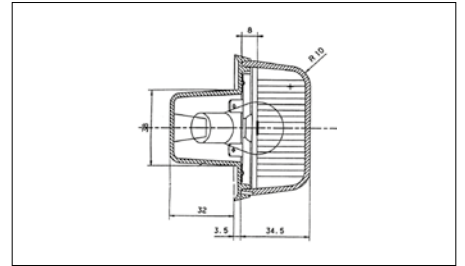

Indicator

143251020 | 143251030

Mounting Type: Bolted
Length [mm]: 165
Width [mm]: 73
Bore Ø [mm]: 4,2
24 [V]
Bulb Technology
Bulb Type: P21W
Indicator Colour: Yellow
Lens Colour: Yellow

143251020
143251030

Indicator

1010902 | 1010903

Mounting Type: Bolted
Outer Diameter [mm]: 102
Thread Size: M6
Number of mounting bores: 2
Mounting Bores Distance [mm]: 45
Lens Colour: White
Cable Length [mm]: 300

1010902 *12 [V]; Indicator Colour: Yellow*
1010903 *24 [V]; Indicator Colour: Yellow*