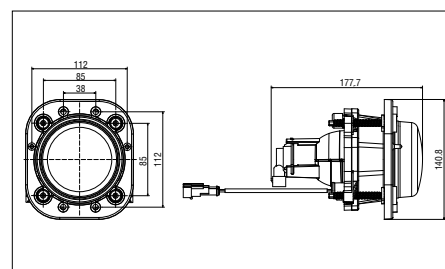

Headlight

Projected Low Beam + Positioning (With Led)

142702001 | 142702002
142702003 | 142702004

Fitting Depth [mm]: 196,3
Outer Diameter [mm]: 136,7
Number of mounting bores: 4
Mounting Bores Distance [mm]: 94,8
Adjustment Type: Manual & With Leveling Acuator
Glass Type: Without Stripe
Bulb Type: H1
Vehicle Socket: TYCO(AMP) 282080-1

- 142702001 *Front Low Beam, Positioning 12 V , (Military Vehicle), H1 55W LED*
- 142702002 *Front Low Beam, Positioning 24 V , (Military Vehicle), H1 70W LED*
- 142702003 *Front Low Beam, Positioning 12 V , (Military Vehicle), H1 55W LED*
- 142702004 *Front Low Beam, 24 V , (Uncoated), H1 70W LED*

Headlight

Bi-Halogen Low + High Beam Light

141424600 | 142702010 | 142702011
142702012 | 142702013

Fitting Depth [mm]: 177,7
Outer Diameter [mm]: 140,8
Number of mounting bores: 4
Mounting Bores Distance [mm]: 85
Adjustment Type: Manual & With Leveling Acuator
Glass Type: Without Stripe
Bulb Type: H7 70W
Vehicle Socket: DELPHI 12059180, TYCO(AMP) 282080-1

- 141424600 *Bi-Halogen Low + High Beam Light, 12V , LHD*
- 142702010 *Bi-Halogen Low + High Beam Light, 24 V , LHD*
- 142702011 *Bi-Halogen Low + High Beam Light, 24 V , RHD*
- 142702012 *Bi-Halogen Low + High Beam Light, LEVELLING ACTUATOR , 24V , LHD*
- 142702013 *Bi-Halogen Low + High Beam Light, LEVELLING ACTUATOR , 24V , RHD*