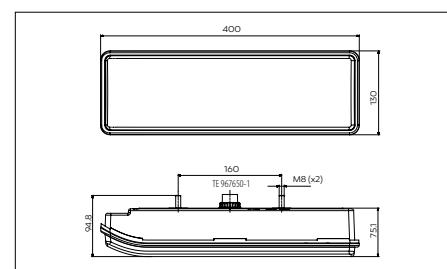

141707021

Rear Light, 12V, Socket-1, UNISTOP-4

141707022

Rear Light, 24V, Socket-1, UNISTOP-4