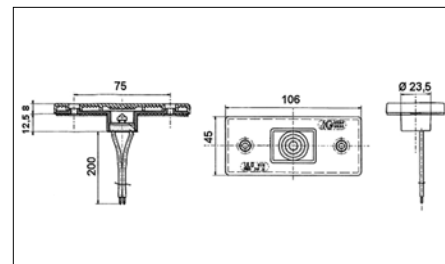

Marker Light

145613500

Mounting Type: Bolted

Length [mm]: 106

Width [mm]: 45

Height [mm]: 20,5

Bore Ø [mm]: 4,5

Number of mounting bores: 2

Mounting Bores Distance [mm]: 75

24 [V]

1 [W]

Lens Colour: White

Synthetic Material Housing

Cable Length [mm]: 200

with spilled cable

145613500

Side Marker Light

Reflex Light

141701014 | 141701015

Mounting Type: Bolted

Length [mm]: 110

Width [mm]: 41

Height [mm]: 24,2

Fitting Depth [mm]: 24,2

Bore Ø [mm]: 5

Number of mounting bores: 2

Mounting Bores Distance [mm]: 75

Lens Colour: Yellow

with housing

Cable Length [mm]: 100

with spilled cable

Vehicle Socket: TYCO (AMP) 282104-1

141701015

12 [V]

141701014

24 [V]