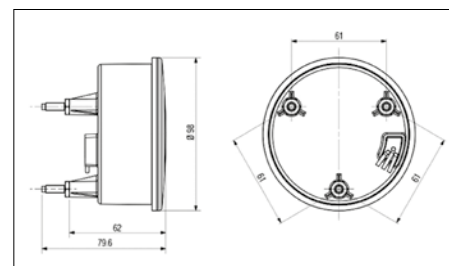

Rear Light

Signal + Position Up

Fitting Depth [mm]: 62
Outer Diameter [mm]: 98
Thread Size: M5x15
Indicator Colour: Yellow
with housing
Cable Length [mm]: 130
Vehicle Socket: TYCO (AMP) 282087-1

141701002   098, 24V

Rear Light

Stop + Position

Outer Diameter [mm]: 98
Lens Colour: White / Red
Vehicle Socket: TYCO (AMP) 282087-1

141701005   12 [V]

141701006   24 [V]

Rear Light

Stop + Position + Reflex

Outer Diameter [mm]: 125
Bulb Type: P21/ 5W
Lens Colour: Red
Vehicle Socket: TYCO (AMP) 282729 - 1

141701021   12 [V]

141701012   24 [V]