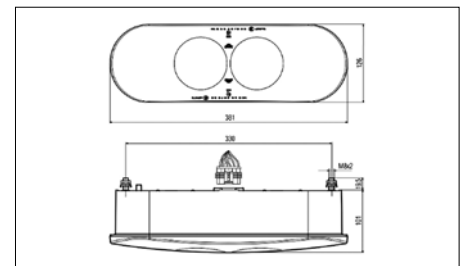

141701001

12 [V]

141701023

24 [V]