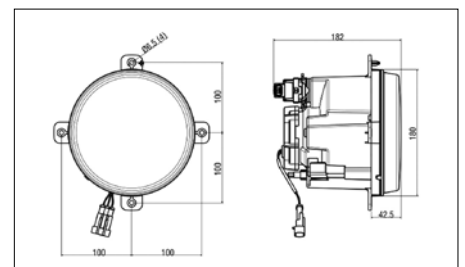

Fitting Depth [mm]: 182
Outer Diameter [mm]: 180
Bore Ø [mm]: 6,5
Number of mounting bores: 4
Mounting Bores Distance [mm]: 200
Halogen
Bulb Type: H1
Lens Colour: Crystal clear
Clear diffusing lens
for vehicles with headlight levelling (mechanical)
Vehicle Socket: TYCO (AMP) 282080-1

- 142701025   12 [V]; 55 [W]
- 142701006   24 [V]; 70 [W]