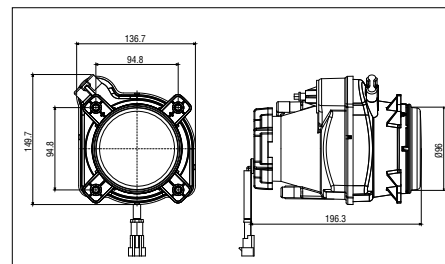

Headlight

141521800 | 141521900
141522000 | 141522100

Fitting Depth [mm]: 196,3
Outer Diameter [mm]: 136,7
Number of mounting bores: 4
Mounting Bores Distance [mm]: 94,8
Adjustment Type: Manual & With Leveling Acuator
Glass Type: Without Stripe
Bulb Type: H1
Vehicle Socket: TYCO(AMP) 282080-1

141521800	Headlight, Low Beam With Led, 12V, H1 55W LED
141521900	Headlight, With Led+Leveling Acuator,12V (Glass), H1 70W LED
141522000	Headlight, Low Beam With Led, 24V, H1 55W LED
141522100	Headlight, With Led+Leveling Acuator, 24V (Glass), H1 70W LED

Headlight

High-beam Headlight

141521500 | 141521600

Fitting Depth [mm]: 170
Outer Diameter [mm]: 180
Bore Ø [mm]: 6,5
Number of mounting bores: 4
Mounting Bores Distance [mm]: 200
Adjustment Type: Manual
Glass Type: Without Stripe
Bulb Type: H1 / 70W P21W
Vehicle Socket: TYCO (AMP) 282087-1

141521500	Headlight, High Beam With DRL, 12V
141521600	Headlight, High Beam With DRL, 24V