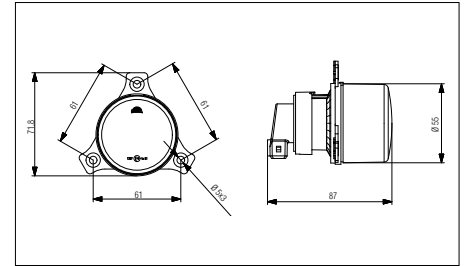

- 147080900   *Ø55, Front Signal, Natural, AYG, 12V, LED*
- 147081000   *Ø55, Front Signal, Natural, AYG, 24V, LED*
- 147164700   *Ø55, Front Signal, Amber, AYG, 12V, LED*
- 147164800   *Ø55, Front Signal, Amber, AYG, 24V, LED*