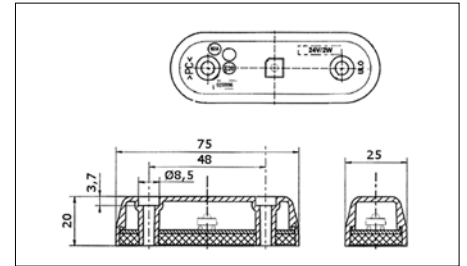

Marker Light

142908080

Length [mm]: 75
Width [mm]: 25
Height [mm]: 20
Bore Ø [mm]: 4,5
Number of mounting bores: 2
Mounting Bores Distance [mm]: 48
24 [V]
with spilled cable

142908080

Lens Colour: Red; Cable Length [mm]: 5000

Marker Light

142908010

Mounting Type: Bolted
Length [mm]: 75
Width [mm]: 25
Height [mm]: 20
Bore Ø [mm]: 4,5
Number of mounting bores: 2
Mounting Bores Distance [mm]: 48
Synthetic Material Housing
Cable Length [mm]: 100
with spilled cable

142908010

24 [V]; 0,7 [W]; Lens Colour: Red