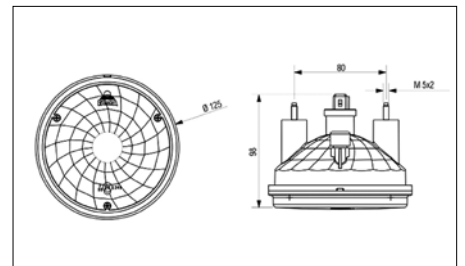

## Reverse Light

141701010 | 141701020

Mounting Type: Bolted

Fitting Depth [mm]: 98

Outer Diameter [mm]: 125

Thread Size: M5x20

Bulb Technology

Bulb Type: P21W