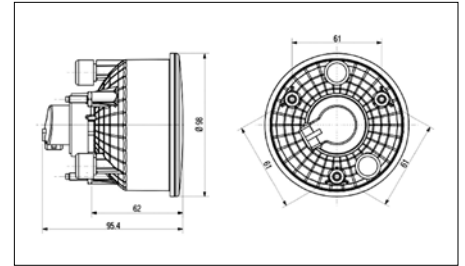

Fitting Depth [mm]: 95,4
Outer Diameter [mm]: 98
Thread Size: M5x15
Bulb Technology
Bulb Type: P21W
Lens Colour: Red
with housing
Vehicle Socket: TYCO (AMP) 282762 - 1

141701007		12 [V]
141701013		24 [V]
141701024		12 [V]
141701025		24 [V] / Reflex