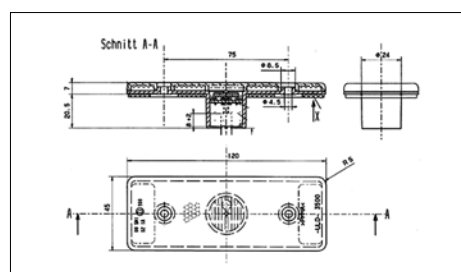

Supplementary Article/Info 2: with cable, with plug

Lens Colour: Yellow

Power consumption: 1.5 W

Number of mounting bores: 2

Mounting Bores Distance: 75 mm

Number of light functions: 2

Number of LEDs: 3