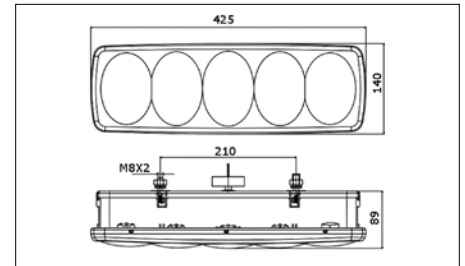

141701022

12 [V]