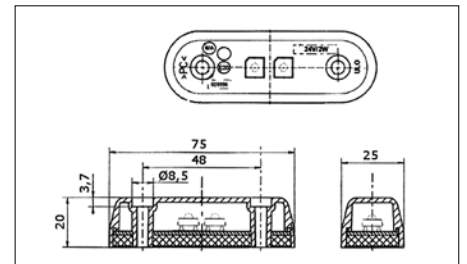

Marker Light

142908080

Length [mm]: 75
Width [mm]: 25
Height [mm]: 20
Bore Ø [mm]: 4,5
Number of mounting bores: 2
Mounting Bores Distance [mm]: 48
24 [V]
with spilled cable

142908080

Lens Colour: Red; Cable Length [mm]: 5000

Marker Light

142908010

Mounting Type: Bolted
Length [mm]: 75
Width [mm]: 25
Height [mm]: 20
Bore Ø [mm]: 4,5
Number of mounting bores: 2
Mounting Bores Distance [mm]: 48
Synthetic Material Housing
Cable Length [mm]: 100
with spilled cable

142908010

24 [V]; 0,7 [W]; Lens Colour: Red