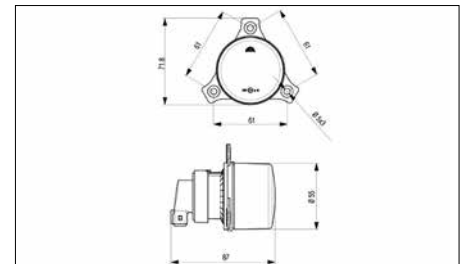

Outer Diameter [mm]: 55
Thread Size: M5
Bulb Technology
Indicator Colour: Yellow
Vehicle Socket: TYCO(AMP) 282762-1

142701041   12 [V]; Bulb Type: P21W; Lens Colour: Yellow
142701013   12 [V]; Bulb Type: PY21W; Lens Colour: Crystal clear
142701009   24 [V]; Bulb Type: PY21W; Lens Colour: Crystal clear
142701042   24 [V]; Bulb Type: P21W; Lens Colour: Yellow