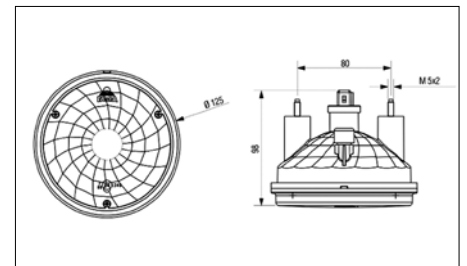

- 141701019   *12 [V]*
- 141701009   *24 [V]*