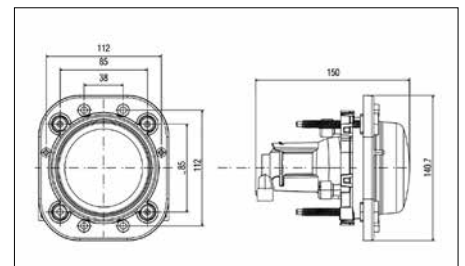

Fitting Depth [mm]: 150
Outer Diameter [mm]: 141
Number of mounting bores: 4
Mounting Bores Distance [mm]: 38/112
Halogen
Bulb Type: H1
Lens Colour: Crystal clear
Clear diffusing lens
for vehicles with headlight levelling (mechanical)
Vehicle Socket: DELPHI 12059180

- 142701022   12 [V]; 55 [W]
- 142701021   24 [V]; 70 [W]