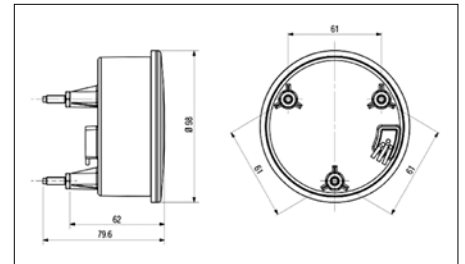

## Indicator

141701003 | 141701004

141701026 | 141701027

Mounting Type: Bolted  
 Outer Diameter [mm]: 98  
 Thread Size: M5x15  
 Indicator Colour: Yellow  
 Vehicle Socket: TYCO (AMP) 282080-1

- 141701003 12 [V]; Lens Colour: Red/Yellow; with housing
- 141701027 12 [V]; Lens Colour: Yellow
- 141701004 24 [V]; Lens Colour: Red/Yellow; with housing
- 141701026 24 [V]; Lens Colour: Yellow