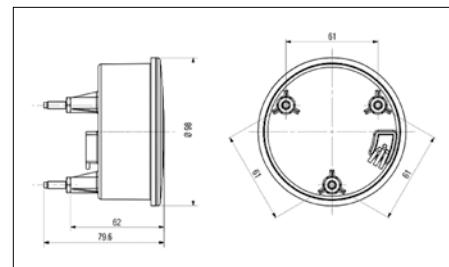

Rear Light

Signal + Position Up

Fitting Depth [mm]: 62
Outer Diameter [mm]: 98
Thread Size: M5x15
Indicator Colour: Yellow
with housing
Cable Length [mm]: 130
Vehicle Socket: TYCO (AMP) 282087-1

141701002   098, 24V

Rear Light

Stop + Position

Outer Diameter [mm]: 98
Lens Colour: White / Red
Vehicle Socket: TYCO (AMP) 282087-1

141701005   12 [V]

141701006   24 [V]

Rear Light

Stop + Position + Reflex

Outer Diameter [mm]: 125
Bulb Type: P21/ 5W
Lens Colour: Red
Vehicle Socket: TYCO (AMP) 282729 - 1

141701021   12 [V]

141701012   24 [V]