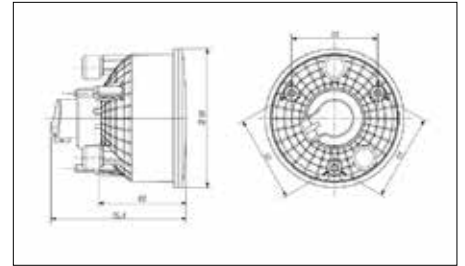

## Reverse Light

Ø98 Single Rear Light

141701008

141701028

Mounting Type: Bolted

Fitting Depth [mm]: 95,4

Outer Diameter [mm]: 98

Thread Size: M5x15