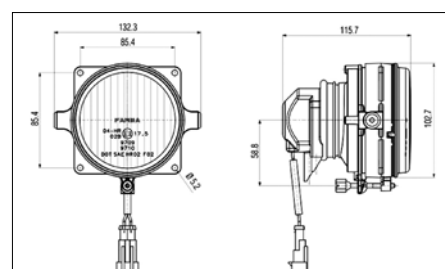

Spotlight

Cadface Spot High Beam + Park (Positioning) Light

142701019 | 142701020

Fitting Depth [mm]: 116

Outer Diameter [mm]: 103

Bore Ø [mm]: 5,5

Number of mounting bores: 4

Mounting Bores Distance [mm]: 85,4

Halogen

Bulb Type: H1

Bulb Type: W5W

5 [W]

Lens Colour: Crystal clear

Clear diffusing lens

for vehicles with headlight levelling (mechanical)

Vehicle Socket: TYCO(AMP) 282762-1

142701020

12 [V]; 55 [W]

142701019

24 [V]; 70 [W]

Fog Light

Cadface® Fog Light

142701002 | 142701014

142701010 | 142701040

Fitting Depth [mm]: 115,7

Outer Diameter [mm]: 103

Bore Ø [mm]: 5,2

Number of mounting bores: 4

Mounting Bores Distance [mm]: 85,4

Halogen

Bulb Type: H1

Lens Colour: Crystal clear

with housing

Vehicle Socket: TYCO(AMP) 282080-1

142701040

12 [V]; 55 [W]

142701014

12 [V]; 55 [W]; Clear diffusing lens

142701010

24 [V]; 70 [W]

142701002

24 [V]; 70 [W]; Clear diffusing lens