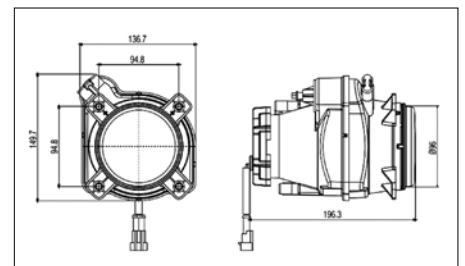

## Headlight

Projected Low Beam + Positioning (With Led)

142701012 | 142701031

Fitting Depth [mm]: 196,3

Outer Diameter [mm]: 96

Number of mounting bores: 4

Mounting Bores Distance [mm]: 94,8

12 [V]