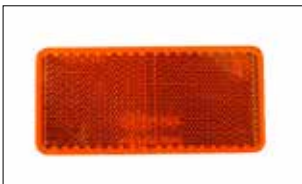

Reflector

144651090

Mounting Type: Glued
Length [mm]: 94
Width [mm]: 44
with adhesive film
Synthetic Material Housing
Material: PMMA (Polymethylmethacrylate)

- 144651090 *Lens Colour: Yellow*