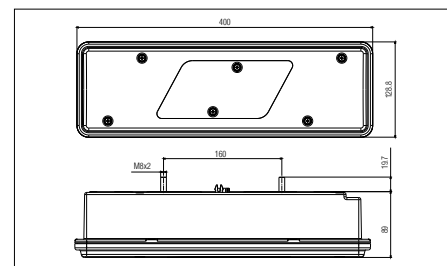

141702001

Rear Light, Left, 12V, UNISTOP-3

141702002

Rear Light, Right, 12V, UNISTOP-3