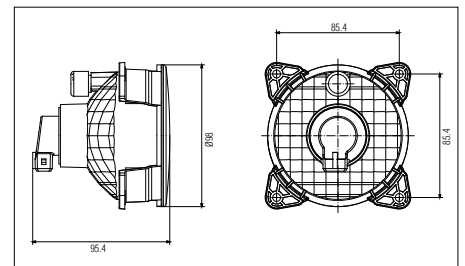

Daytime Running Light

141373400 | 142701044

Fitting Depth [mm]: 92,6
Outer Diameter [mm]: 86,5
Number of mounting bores: 2
Mounting Bores Distance [mm]: 105
Glass Type: PC Lens
Bulb Type: P21W Long Life
Vehicle Socket: TYCO(AMP) 282762-1

141373400 *DRL, Daytime Running Light, Ø70, 12 V*

142701044 *DRL, Daytime Running Light, Ø70, 24 V*

Daytime Running Light

141398700

Fitting Depth [mm]: 95,4
Outer Diameter [mm]: 98
Number of mounting bores: 4
Mounting Bores Distance [mm]: 85,4
Glass Type: PC Lens
Bulb Type: P13 W
Vehicle Socket: FCI-PPI0001038

141398700 *Daytime Running Light, 12V, Ø98*