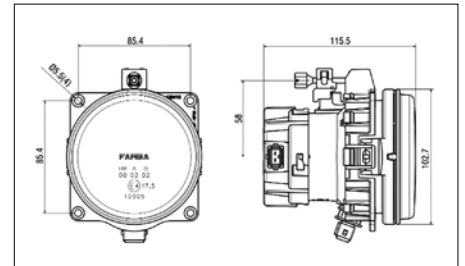

Spotlight

New Cadface Spot High Beam Light

142701004 | 142701016
142701026 | 142701027

Fitting Depth [mm]: 116

Outer Diameter [mm]: 103

Bore Ø [mm]: 5,5

Number of mounting bores: 4

Mounting Bores Distance [mm]: 85,4

Halogen

Bulb Type: H1

Lens Colour: Crystal clear

Clear diffusing lens

for vehicles with headlight levelling (mechanical)

Vehicle Socket: TYCO (AMP) 282762-1

142701016   12 [V]; 55 [W]

142701027   24 [V]; 70 [W]

142701026   12 [V]; Bulb Type: W5W; 55 [W]

142701004   24 [V]; Bulb Type: W5W; 70 [W]

Spotlight

Cadface® Spot High Beam Light

142701011 | 142701038

142701015 | 142701039

Fitting Depth [mm]: 116

Outer Diameter [mm]: 103

Bore Ø [mm]: 5,2

Number of mounting bores: 4

Mounting Bores Distance [mm]: 85,4

Halogen

Bulb Type: H1

Lens Colour: Crystal clear

for vehicles with headlight levelling (mechanical)

Vehicle Socket: TYCO(AMP) 282080-1

142701038   12 [V]; 55 [W]

142701015   12 [V]; 55 [W]; Clear diffusing lens

142701011   24 [V]; 70 [W]

142701039   24 [V]; 70 [W]; Clear diffusing lens / Without Stripe