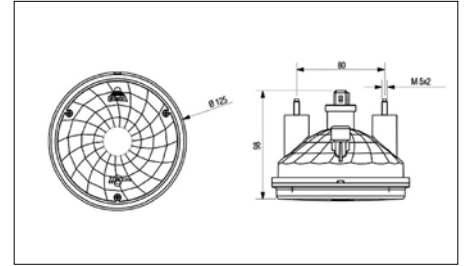

## Indicator

141701017 | 141701018

Outer Diameter [mm]: 125  
 Thread Size: M5  
 Bulb Technology  
 Bulb Type: PY21W  
 Indicator Colour: Yellow  
 Lens Colour: Crystal clear

- 141701017                      12 [V]
- 141701018                      24 [V]