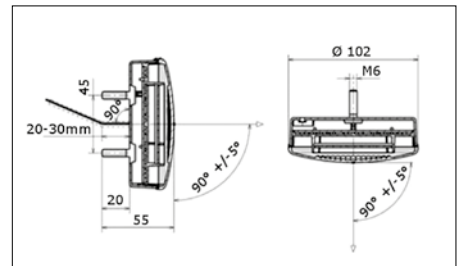

Indicator

143251020 | 143251030

Mounting Type: Bolted
Length [mm]: 165
Width [mm]: 73
Bore Ø [mm]: 4,2
24 [V]
Bulb Technology
Bulb Type: P21W
Indicator Colour: Yellow
Lens Colour: Yellow

143251020
143251030

Indicator

1010902 | 1010903

Mounting Type: Bolted
Outer Diameter [mm]: 102
Thread Size: M6
Number of mounting bores: 2
Mounting Bores Distance [mm]: 45
Lens Colour: White
Cable Length [mm]: 300

1010902 *12 [V]; Indicator Colour: Yellow*
1010903 *24 [V]; Indicator Colour: Yellow*