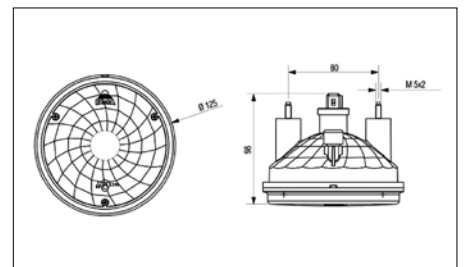

Fitting Depth [mm]: 98
Outer Diameter [mm]: 125
Thread Size: M5x20
Bulb Technology
Bulb Type: P21W
Lens Colour: Red
with housing
Vehicle Socket: TYCO (AMP) 282762 - 1

141701016	12 [V]
141701011	24 [V]