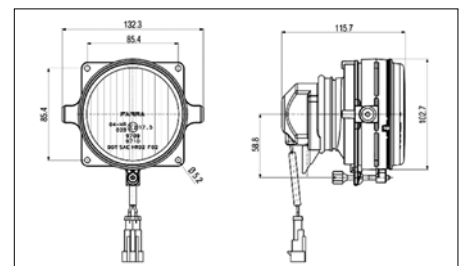

Spotlight

New Cadface Spot High Beam Light

142701004 | 142701016
142701026 | 142701027

Fitting Depth [mm]: 116

Outer Diameter [mm]: 103

Bore Ø [mm]: 5,5

Number of mounting bores: 4

Mounting Bores Distance [mm]: 85,4

Halogen

Bulb Type: H1

Lens Colour: Crystal clear

Clear diffusing lens

for vehicles with headlight levelling (mechanical)

Vehicle Socket: TYCO (AMP) 282762-1

142701016   12 [V]; 55 [W]

142701027   24 [V]; 70 [W]

142701026   12 [V]; Bulb Type: W5W; 55 [W]

142701004   24 [V]; Bulb Type: W5W; 70 [W]

Spotlight

Cadface® Spot High Beam Light

142701011 | 142701038

142701015 | 142701039

Fitting Depth [mm]: 116

Outer Diameter [mm]: 103

Bore Ø [mm]: 5,2

Number of mounting bores: 4

Mounting Bores Distance [mm]: 85,4

Halogen

Bulb Type: H1

Lens Colour: Crystal clear

for vehicles with headlight levelling (mechanical)

Vehicle Socket: TYCO(AMP) 282080-1

142701038   12 [V]; 55 [W]

142701015   12 [V]; 55 [W]; Clear diffusing lens

142701011   24 [V]; 70 [W]

142701039   24 [V]; 70 [W]; Clear diffusing lens / Without Stripe