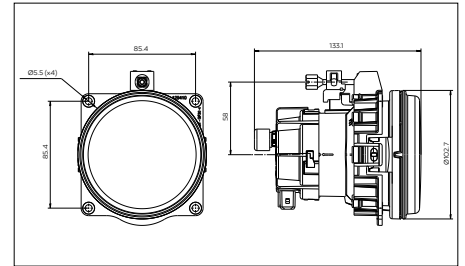

Fog Light

141609700 | 141609800

Fitting Depth [mm]: 133,1
Outer Diameter [mm]: 102,7
Bore Ø [mm]: 5,5
Number of mounting bores: 4
Mounting Bores Distance [mm]: 85,4
Glass Type: Without Stripe
Bulb Type: H7
Vehicle Socket: TYCO (AMP) C-282762

141609700 *Front Fog Light, 12 V, H7 Bulb, H7 55W*

141609800 *Front Fog Light, 24 V, H7 Bulb, H7 70W*

Fog Light

142702020 | 142702021

Fitting Depth [mm]: 111,5
Outer Diameter [mm]: 102,7
Bore Ø [mm]: 5,5
Number of mounting bores: 4
Mounting Bores Distance [mm]: 85,4
Glass Type: Without Stripe
Bulb Type: H1
Vehicle Socket: TYCO (AMP) 282762-1

142702020 *Headlight, Cadface Fog, 12 V (For Military Vehicles), H1 55W*

142702021 *Headlight, Cadface Fog, 24 V (For Military Vehicles), H1 70W*