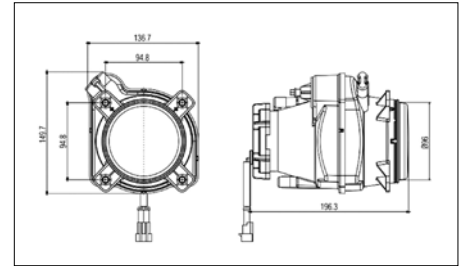

Fitting Depth [mm]: 196,3

Outer Diameter [mm]: 96

Number of mounting bores: 4 Mounting Bores

Distance [mm]: 94,8 Halogen

Bulb Type: H1

Lens Colour: Crystal clear

Clear diffusing lens

Vehicle Socket: TYPO(AMP) 282080-1

142701008 12 [V]; 55 [W]; for vehicles with headlight levelling (mechanical)

142701036 12 [V]; 55 [W]; for vehicles with headlight levelling (automatic)

142701037 24 [V]; 70 [W]; for vehicles with headlight levelling (mechanical)

142701001 24 [V]; 70 [W]; for vehicles with headlight levelling (automatic)