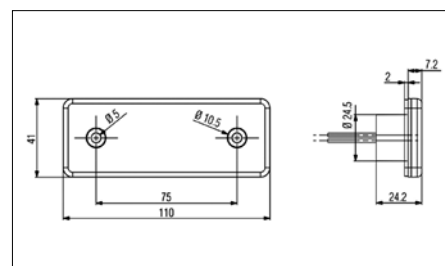

Marker Light

145613500

Mounting Type: Bolted

Length [mm]: 106

Width [mm]: 45

Height [mm]: 20,5

Bore Ø [mm]: 4,5

Number of mounting bores: 2

Mounting Bores Distance [mm]: 75

24 [V]

1 [W]

Lens Colour: White

Synthetic Material Housing

Cable Length [mm]: 200

with spilled cable

145613500

Side Marker Light

Reflex Light

141701014 | 141701015

Mounting Type: Bolted

Length [mm]: 110

Width [mm]: 41

Height [mm]: 24,2

Fitting Depth [mm]: 24,2

Bore Ø [mm]: 5

Number of mounting bores: 2

Mounting Bores Distance [mm]: 75

Lens Colour: Yellow

with housing

Cable Length [mm]: 100

with spilled cable

Vehicle Socket: TYCO (AMP) 282104-1

141701015

12 [V]

141701014

24 [V]