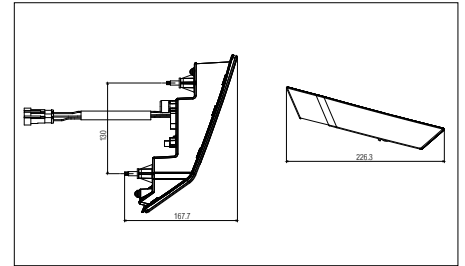

### Turn Signal Light

Front Signal + Position

142702030 | 142702031

Quality: OEM, ORIGINAL

Plug-type ID: TYCO TE/AMP 282087-1

Width: 226.3 mm

Lamp Type: LED

Mounting Type: Fitting