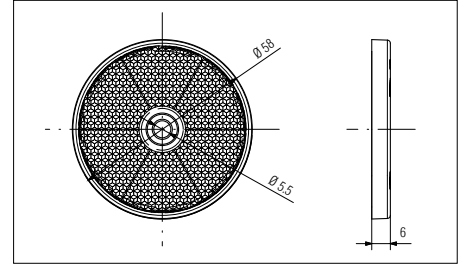

Fitting Depth [mm]: 6
Outer Diameter [mm]: 58
Bore Ø [mm]: 5
Number of mounting bores: 1
Lens Type: Red, Amber

- 141702010 *Reflector, Reflex, Red, Ø58*
- 141702011 *Reflector, Reflex, Amber, Ø58*