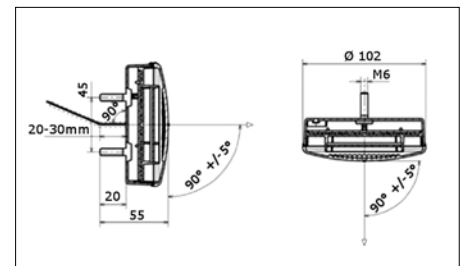

## Rear Light

141010900 | 141010901

**Mounting Type:** Bolted  
**Outer Diameter [mm]:** 102  
**Thread Size:** M6  
**Number of mounting bores:** 2  
**Mounting Bores Distance [mm]:** 45  
**Lens Colour:** White  
**with housing**  
**Cable Length [mm]:** 300