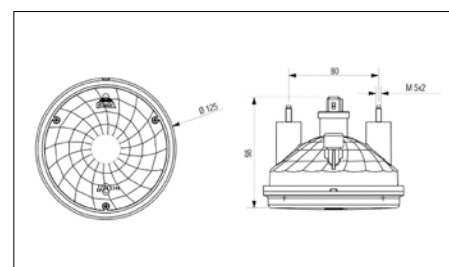

Rear Light

Signal + Position Up

Fitting Depth [mm]: 62
Outer Diameter [mm]: 98
Thread Size: M5x15
Indicator Colour: Yellow
with housing
Cable Length [mm]: 130
Vehicle Socket: TYCO (AMP) 282087-1

141701002   098, 24V

Rear Light

Stop + Position

Outer Diameter [mm]: 98
Lens Colour: White / Red
Vehicle Socket: TYCO (AMP) 282087-1

141701005   12 [V]

141701006   24 [V]

Rear Light

Stop + Position + Reflex

Outer Diameter [mm]: 125
Bulb Type: P21/ 5W
Lens Colour: Red
Vehicle Socket: TYCO (AMP) 282729 - 1

141701021   12 [V]

141701012   24 [V]