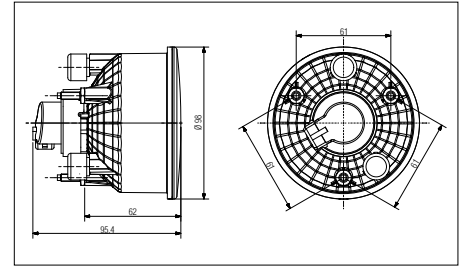

141701029

Rear Reverse , Ø98 , 24V , Bulb