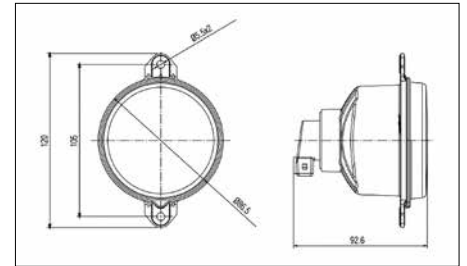

Outer Diameter [mm]: 70
Thread Size: M5
Bulb Technology
Indicator Colour: Yellow
Vehicle Socket: TYCO(AMP) 282762-1

142701005   24 [V]; Bulb Type: PY21W; Lens Colour: Crystal clear